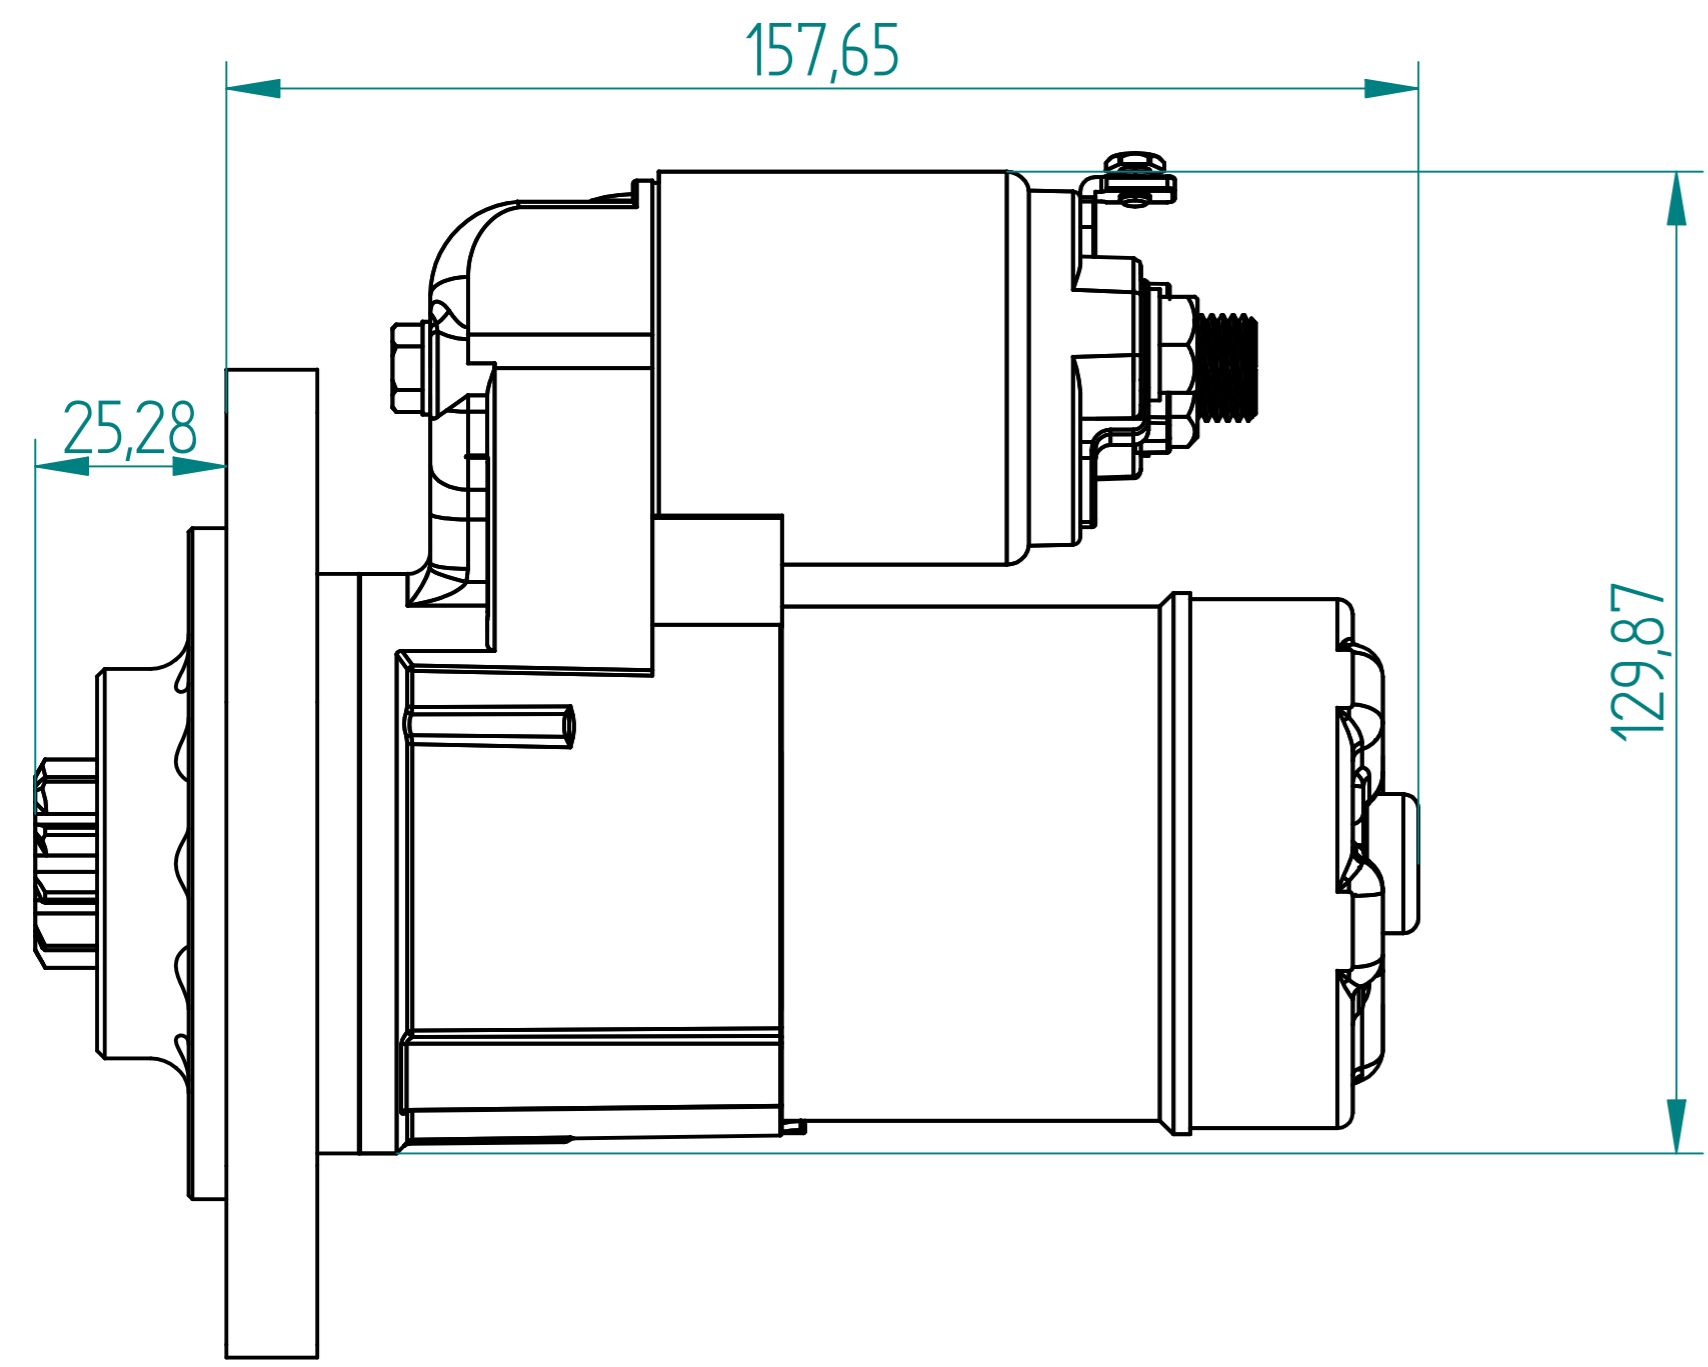

# Mini/Mini Cooper Pre 1980 A Series Starter. M892909PGR

Material			Finish		
Drawn	Name	Date			
Checked	S.W.	21/07/10			
Appro					
Note.	Unless otherwise stated all dimensions in mm.				
Project: Mini/ Mini Cooper Pre 1980 A Series.			Item: M892909PGR		
Maximum Torque: 47-50Nm			Scale 1:1		
Status			Sheet 1	of 1	Mass: 2.7kg
© Copyright Brise Ltd. Unit Q3 Northfleet Industrial Estate DA11 9SN All Rights Reserved					