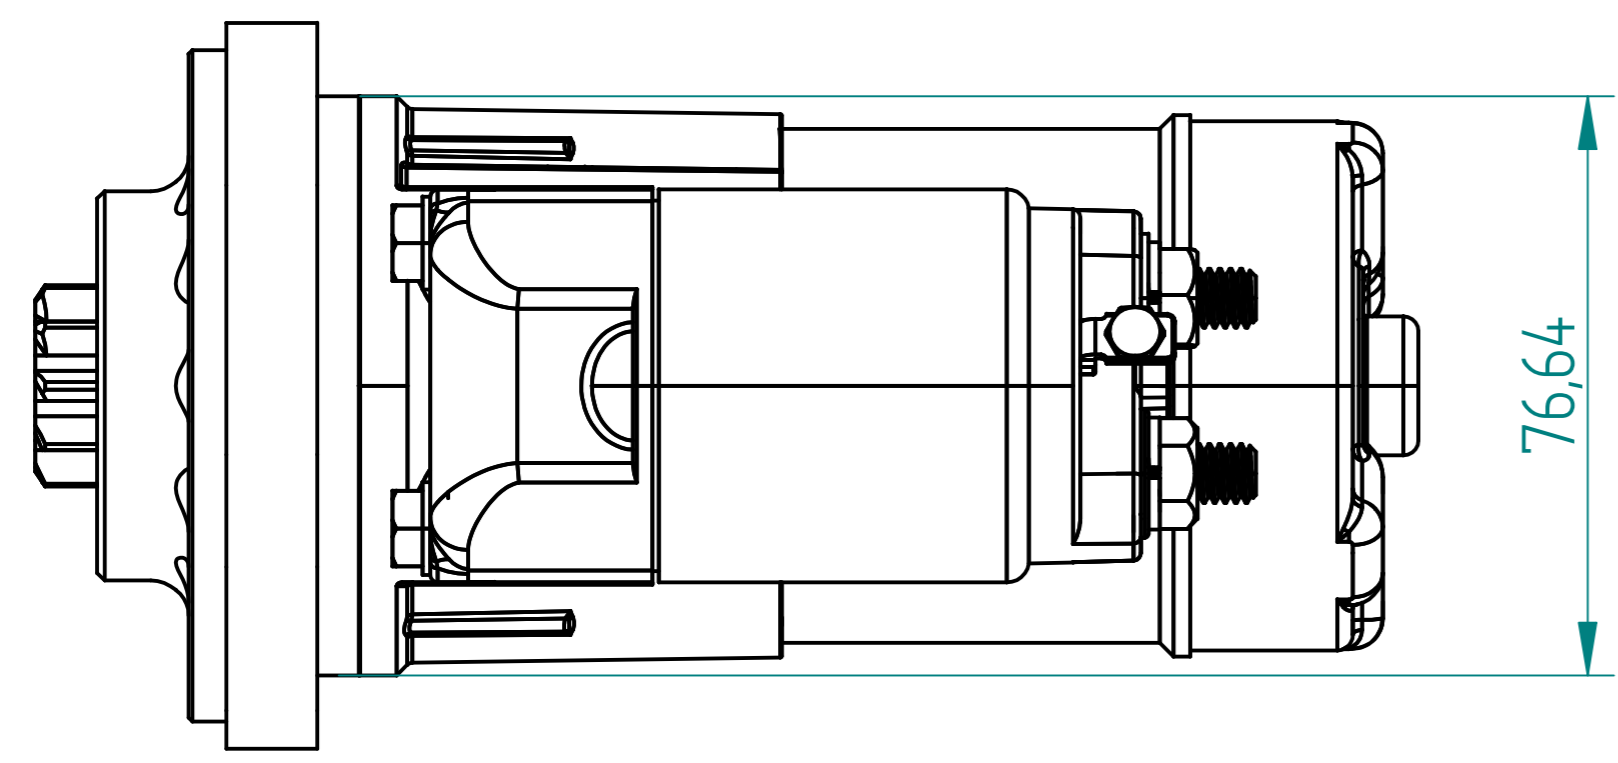

# Mini/Mini Cooper Pre 1980 A Series Starter. M892909PGR

Material			Finish		
Drawn	Name	Date			
Checked	S.W.	21/07/10			
Appro					
Note.	Unless otherwise stated all dimensions in mm.				
Project: Mini/ Mini Cooper Pre 1980 A Series.			Item: M892909PGR		
Maximum Torque: 47-50Nm			Scale 1:1		
Status			Sheet 1	of 1	Mass: 2.7kg
© Copyright Brise Ltd. Unit Q3 Northfleet Industrial Estate DA11 9SN All Rights Reserved					