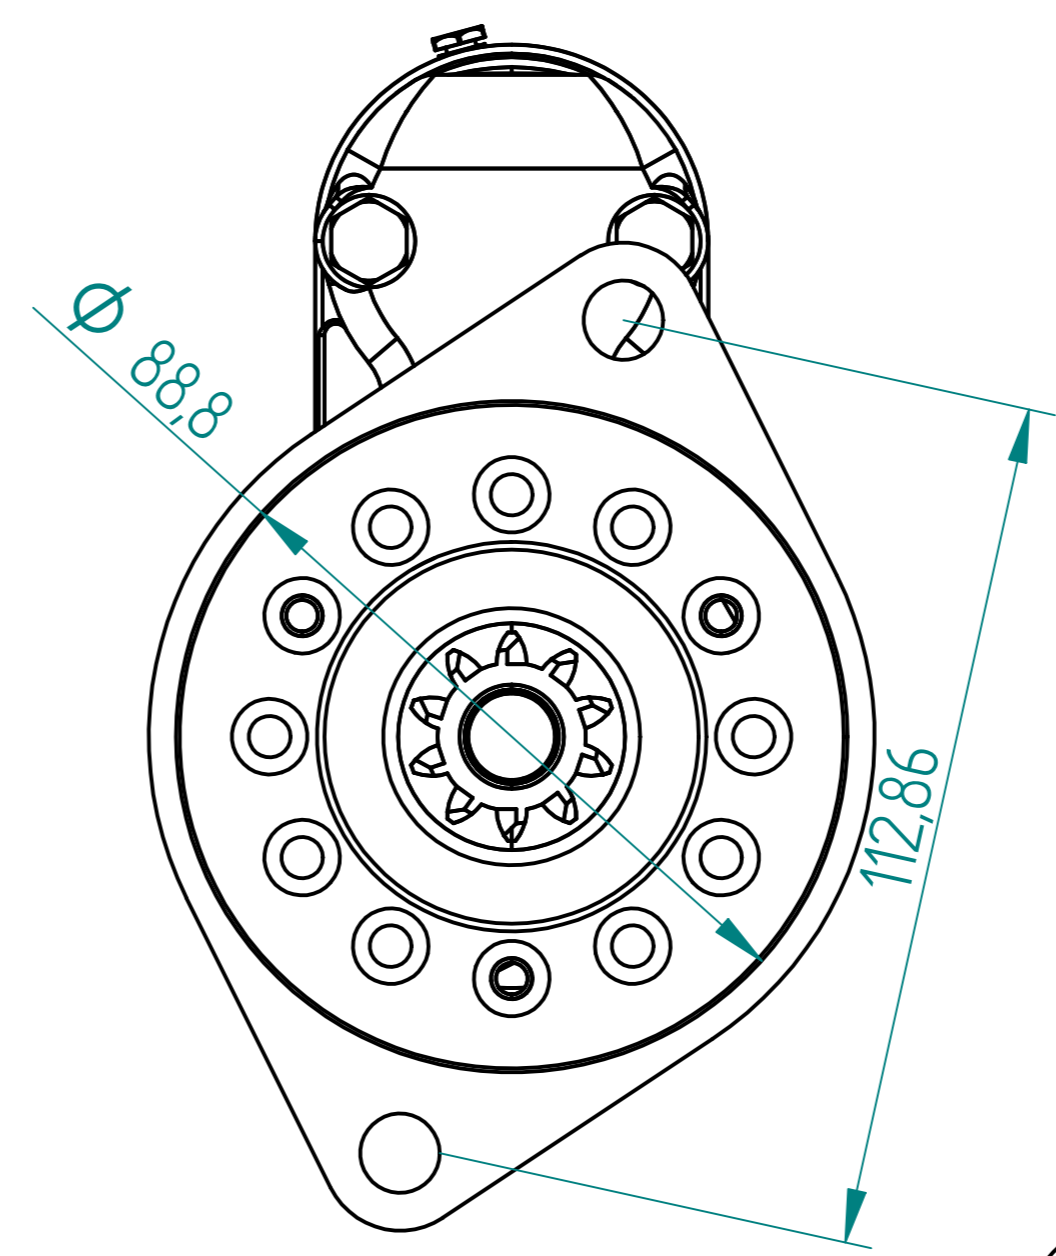

# Mini/Mini Cooper Pre 1980 A Series Starter. M892909PGR

Material			Finish		
Drawn	Name	Date			
Checked	S.W.	21/07/10			
Appro					
Note.	Unless otherwise stated all dimensions in mm.				
Project: Mini/ Mini Cooper Pre 1980 A Series.			Item: M892909PGR		
Maximum Torque: 47-50Nm			Scale 1:1		
Status			Sheet 1	of 1	Mass: 2.7kg
© Copyright Brise Ltd. Unit Q3 Northfleet Industrial Estate DA11 9SN All Rights Reserved					