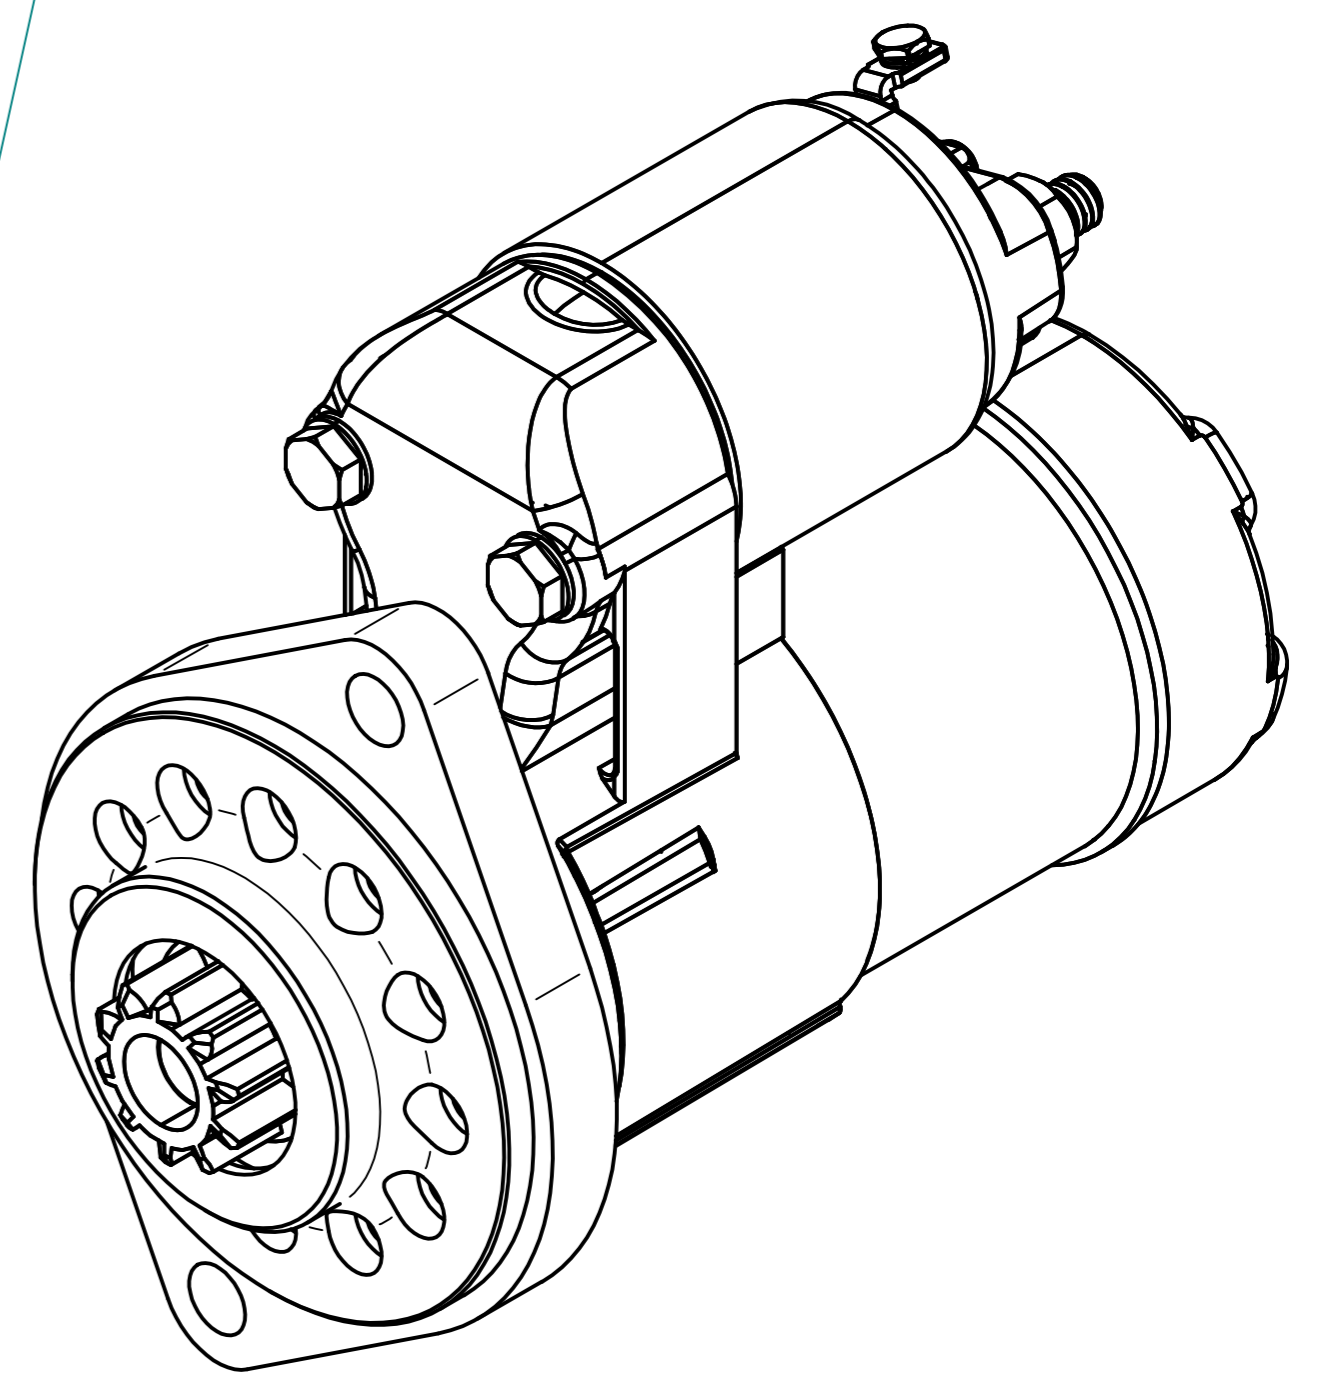

# Mini/Mini Cooper Pre 1980 A Series Starter. M892909PGR

Material			Finish		
Drawn	Name	Date			
Checked	S.W.	21/07/10			
Appro					
Note.	Unless otherwise stated all dimensions in mm.				
Project: Mini/ Mini Cooper Pre 1980 A Series.			Item: M892909PGR		
Maximum Torque: 47-50Nm			Scale 1:1		
Status			Sheet 1	of 1	Mass: 2.7kg
© Copyright Brise Ltd. Unit Q3 Northfleet Industrial Estate DA11 9SN All Rights Reserved					