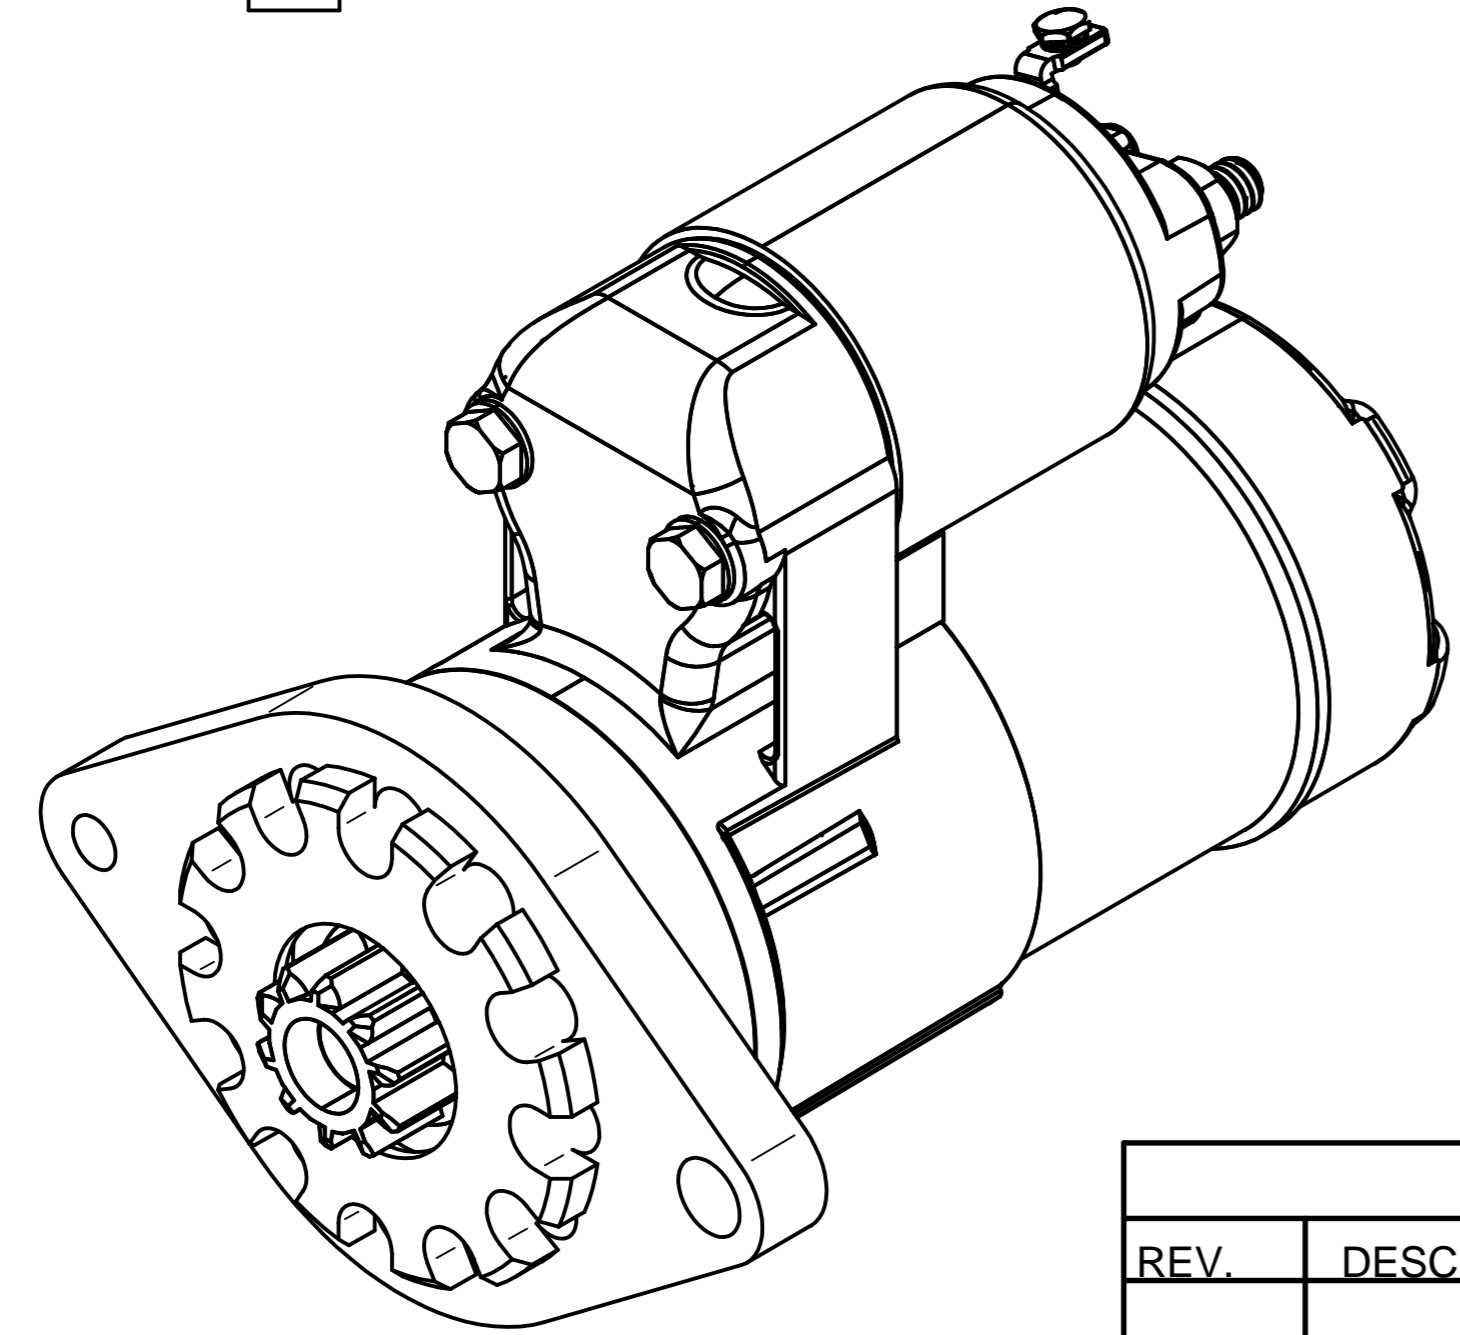

Lotus Elise/Exige/2 Eleven (Toyota 2ZZ). Part # 741509PGR

Material			Finish		
Drawn	Name	Date			
Checked	S.W.	27/07/10			
Appro					
Note.					
Unless otherwise stated all dimensions in mm.			Project: Lotus Elise/ Exige / 2Eleven.		
			Item: 741509PGR		
			Maximum Torque: 47-50Nm		
Status			Scale 1:1	Sheet 1 of 1	Mass: 2.7kg
© Copyright Brise Ltd. Unit Q3 Northfleet Industrial Estate DA11 9SN All Rights Reserved					