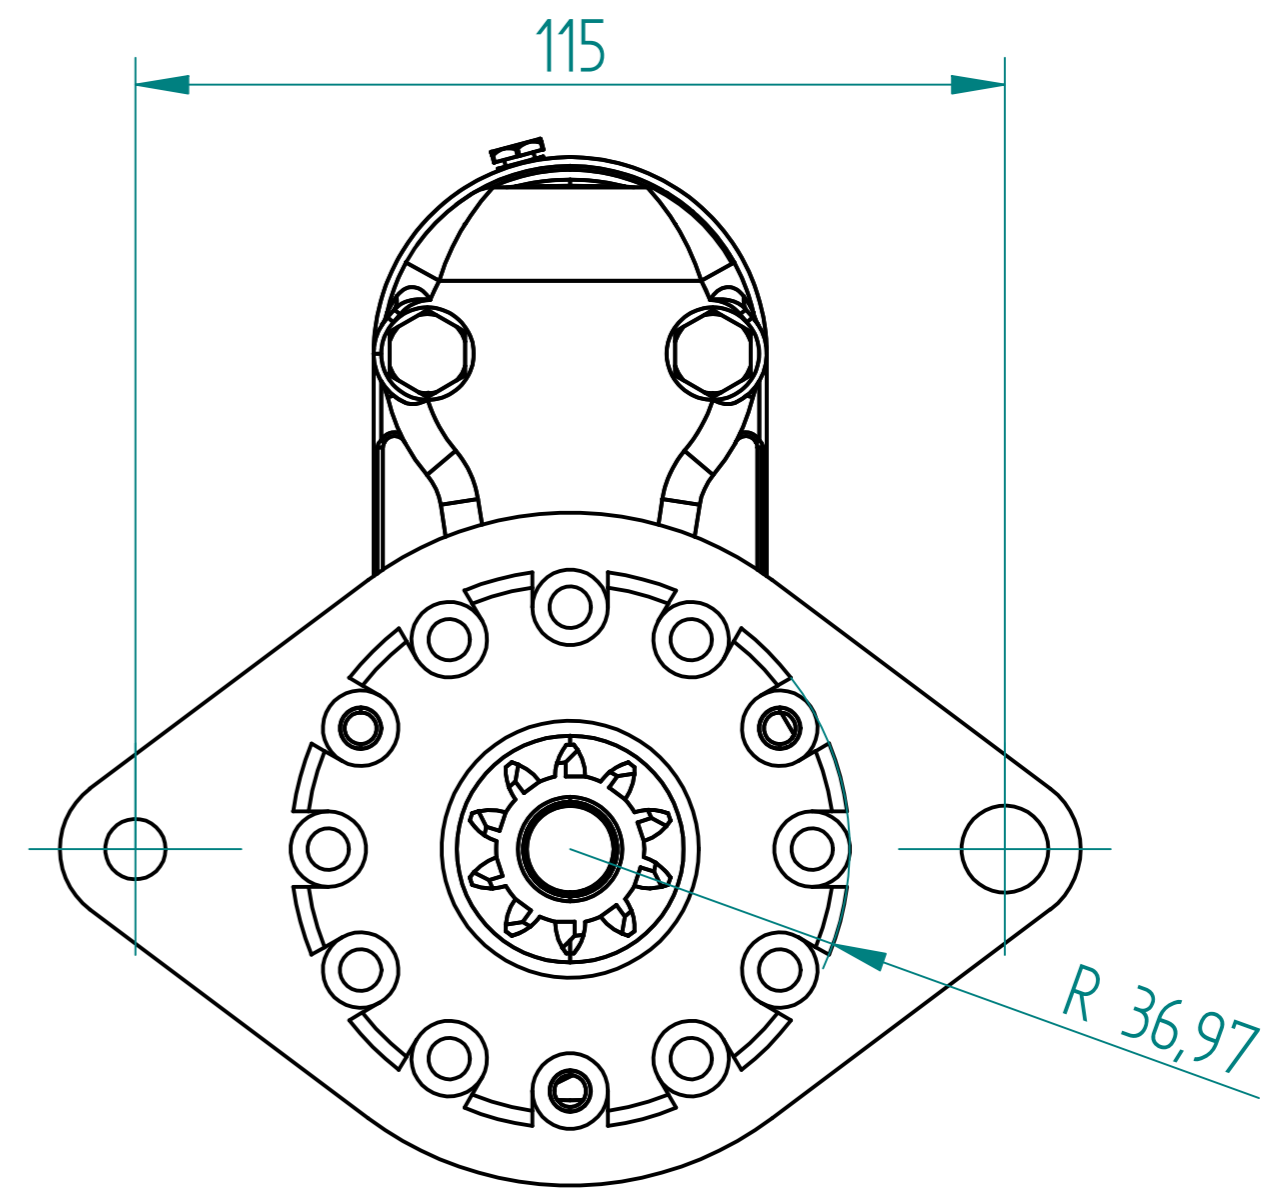

Lotus Elise/Exige/2 Eleven (Toyota 2ZZ). Part # 741509PGR

Material			Finish		
Drawn	Name	Date			
Checked	S.W.	27/07/10			
Appro					
Note.					
Unless otherwise stated all dimensions in mm.			Project: Lotus Elise/ Exige / 2Eleven.		
			Item: 741509PGR		
			Maximum Torque: 47-50Nm		
Status			Scale 1:1	Sheet 1 of 1	Mass: 2.7kg
© Copyright Brise Ltd. Unit Q3 Northfleet Industrial Estate DA11 9SN All Rights Reserved					