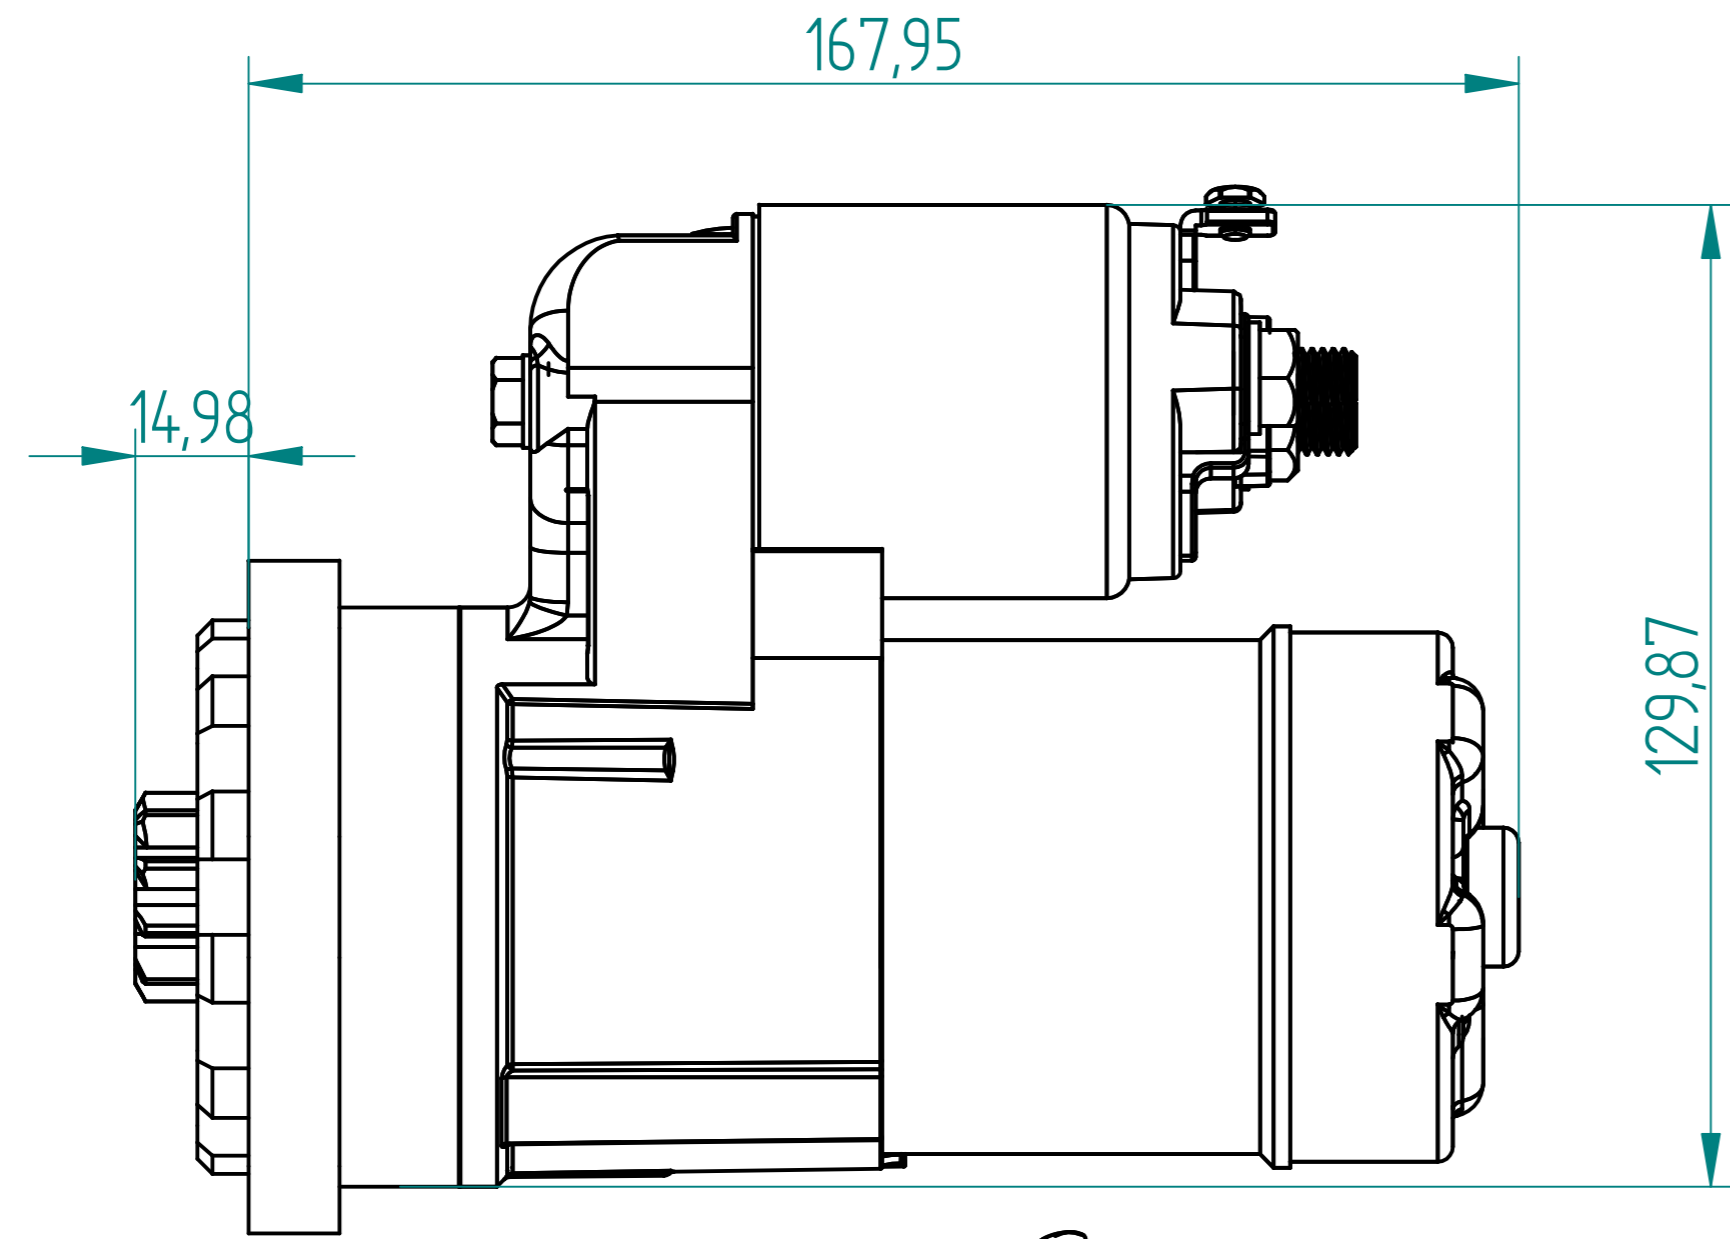

Lotus Elise/Exige/2 Eleven (Toyota 2ZZ). Part # 741509PGR

Material			Finish		
Drawn	Name	Date			
Checked	S.W.	27/07/10			
Appro					
Note.					
Unless otherwise stated all dimensions in mm.			Project: Lotus Elise/ Exige / 2Eleven.		
			Item: 741509PGR		
			Maximum Torque: 47-50Nm		
Status			Scale 1:1	Sheet 1 of 1	Mass: 2.7kg
© Copyright Brise Ltd. Unit Q3 Northfleet Industrial Estate DA11 9SN All Rights Reserved					