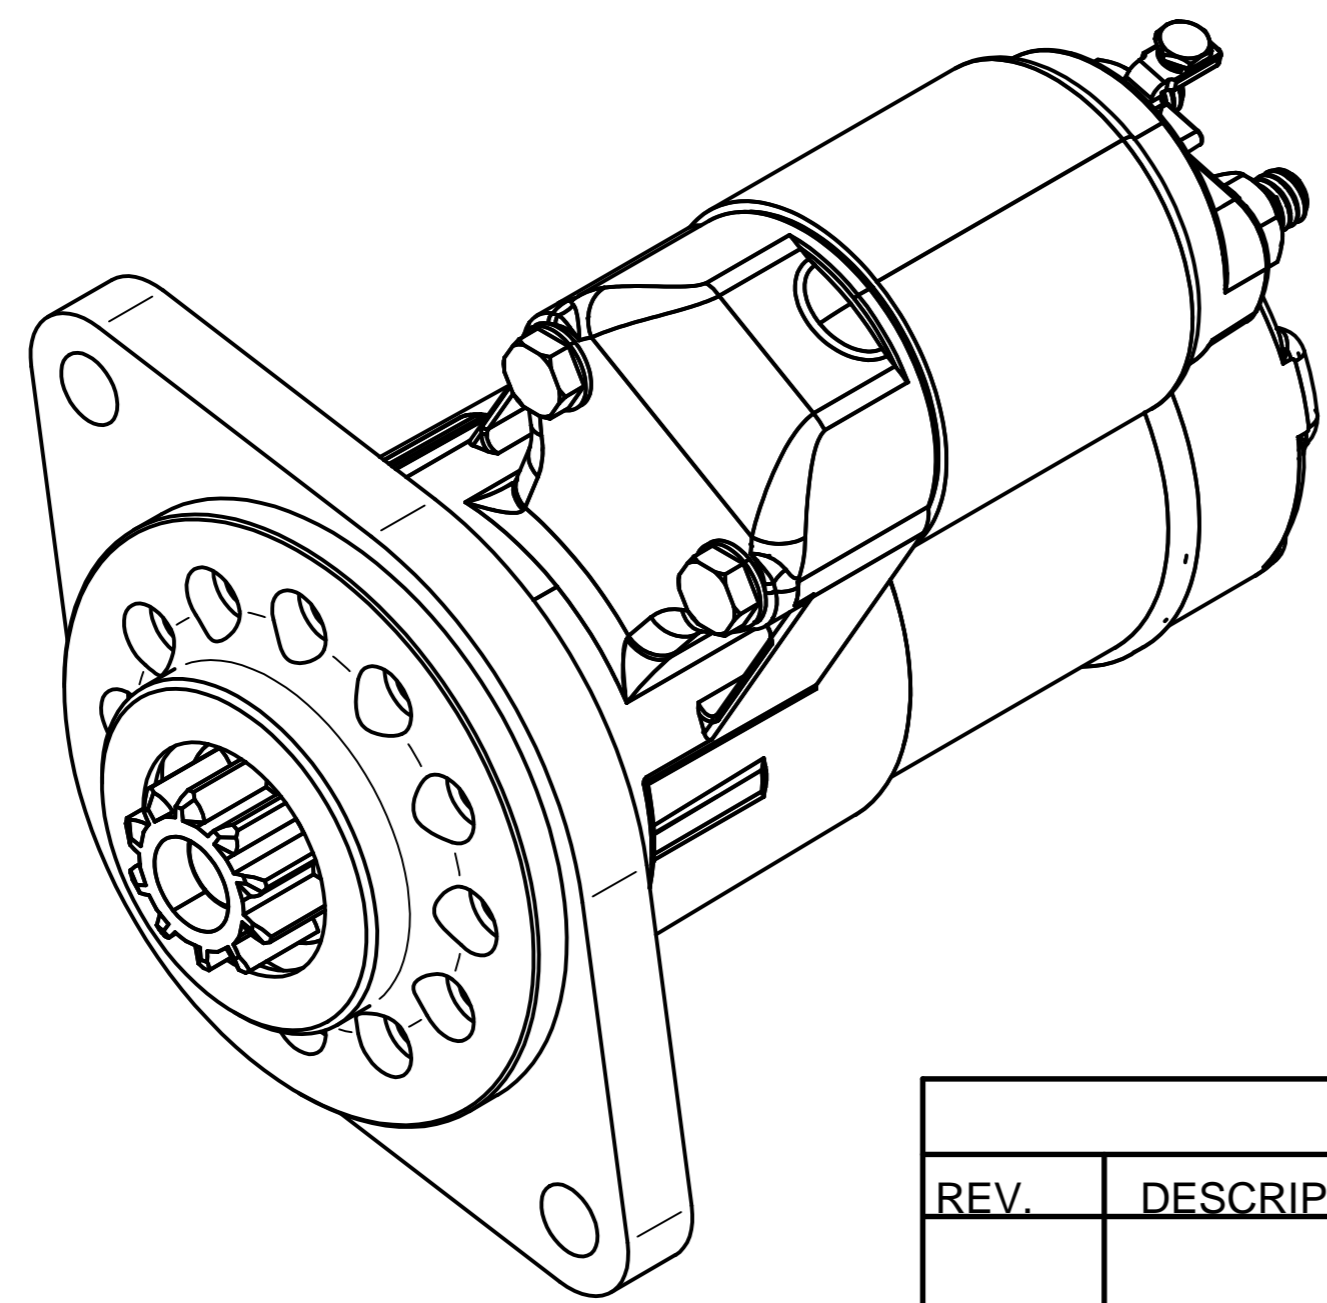

Jaguar E Type Straight 6 Starter. Part Number 8929094PGR

Material			Finish		
Drawn	Name	Date			
Checked	S.W.	22/07/10			
Appro					
Note.					
Unless otherwise stated all dimensions in mm.			Project: Jaguar E Type Straight 6.		
			Item: 8929094PGR		
			Maximum Torque: 47-50Nm		
Status			Scale 1:1	Sheet 1 of 1	Mass: 2.7kg
© Copyright Brise Ltd. Unit Q3 Northfleet Industrial Estate DA11 9SN All Rights Reserved					