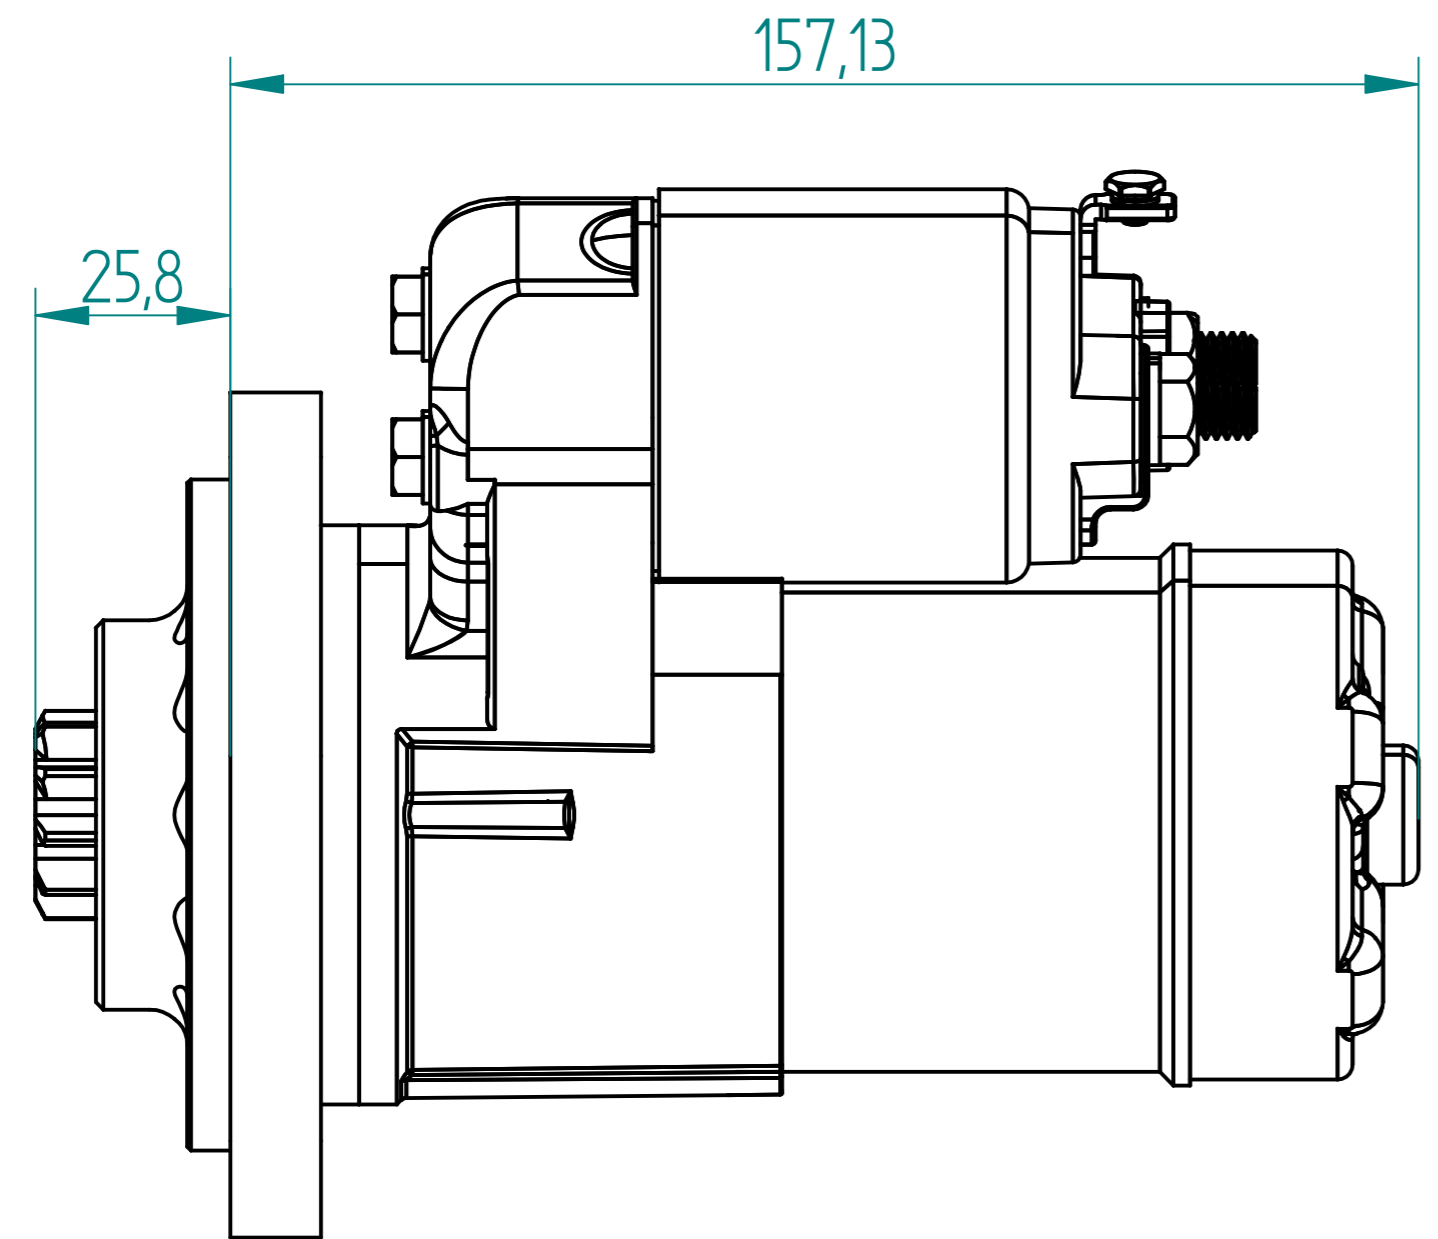

Jaguar E Type Straight 6 Starter. Part Number 8929094PGR

Material			Finish		
Drawn	Name	Date			
Checked	S.W.	22/07/10			
Appro					
Note.					
Unless otherwise stated all dimensions in mm.			Project: Jaguar E Type Straight 6.		
			Item: 8929094PGR		
			Maximum Torque: 47-50Nm		
Status			Scale 1:1	Sheet 1 of 1	Mass: 2.7kg
© Copyright Brise Ltd. Unit Q3 Northfleet Industrial Estate DA11 9SN All Rights Reserved					