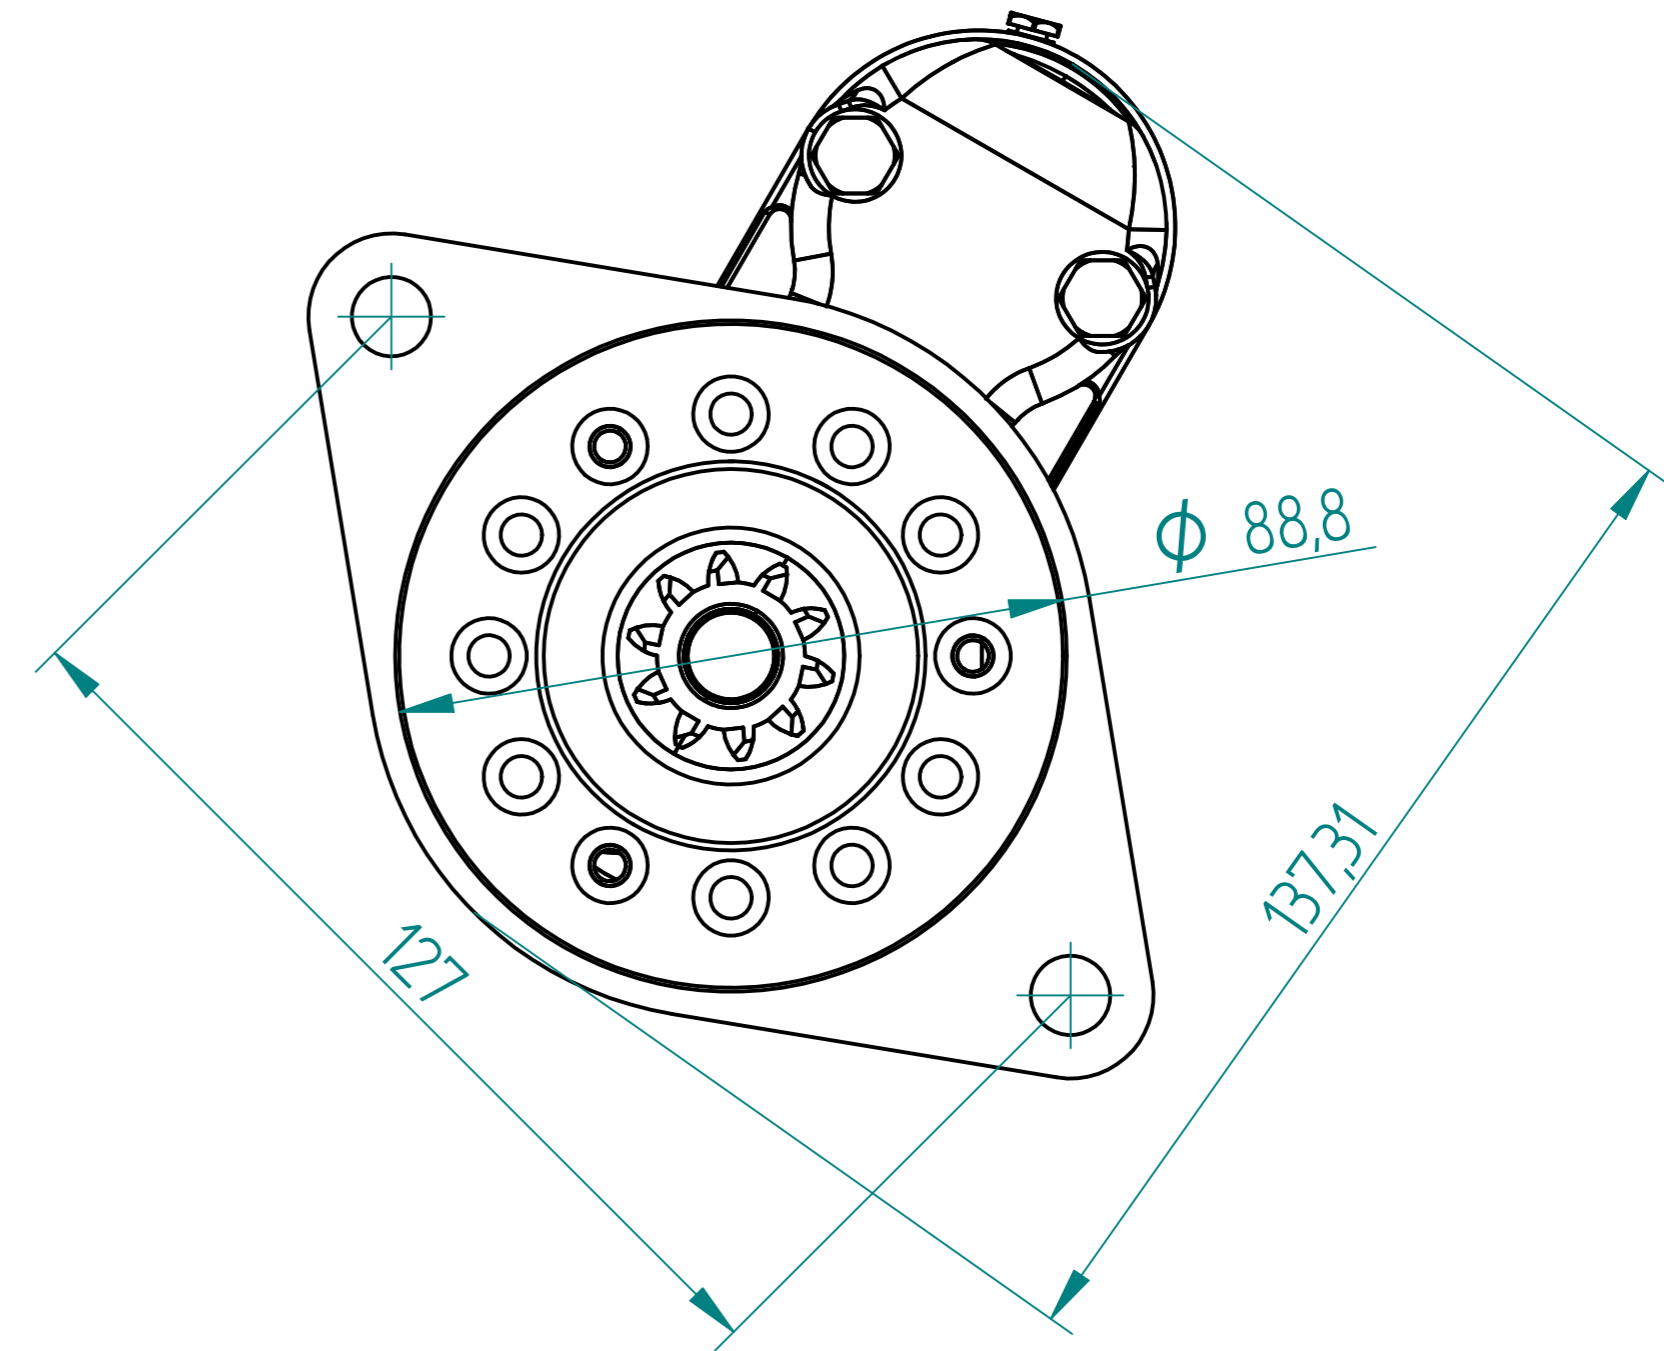

Jaguar E Type Straight 6 Starter. Part Number 8929094PGR

Material			Finish		
Drawn	Name	Date			
Checked	S.W.	22/07/10			
Appro					
Note.					
Unless otherwise stated all dimensions in mm.			Project: Jaguar E Type Straight 6.		
			Item: 8929094PGR		
			Maximum Torque: 47-50Nm		
Status			Scale 1:1	Sheet 1 of 1	Mass: 2.7kg
© Copyright Brise Ltd. Unit Q3 Northfleet Industrial Estate DA11 9SN All Rights Reserved					