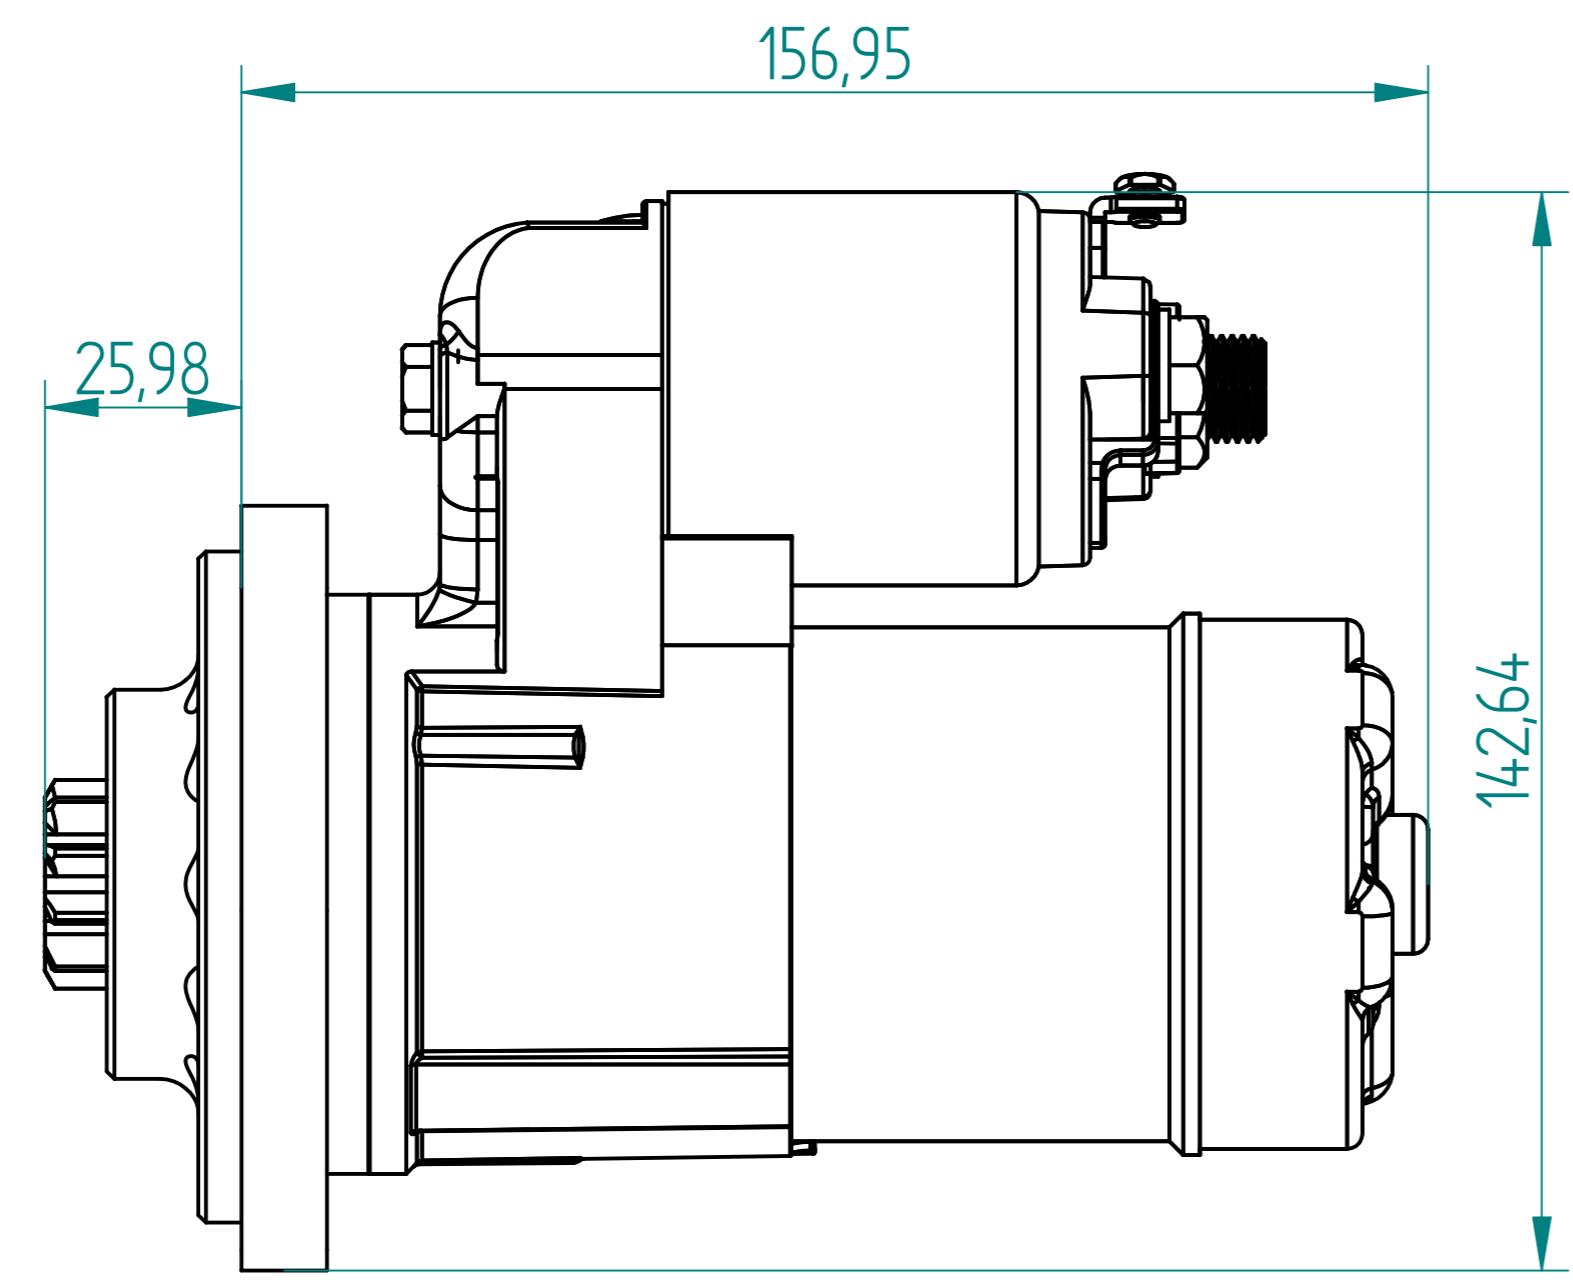

Ford pinto starter. Part Number 892910PGR

REVISION HISTORY			
REV.	DESCRIPTION	DATE	APPRO

Material		Finish	
Drawn	Name S.W.	Date 22/07/10	
Checked			
Appro			
Note. Unless otherwise stated all dimensions in mm.			
Status		Project: Ford Pinto.	
		Item: 892910PGR	
		Maximum Torque: 47-50Nm	
		Scale 1:1	Sheet 1 of 1
		Mass: 2.7kg	
© Copyright Brise Ltd. Unit Q3 Northfleet Industrial Estate DA11 9SN All Rights Reserved			