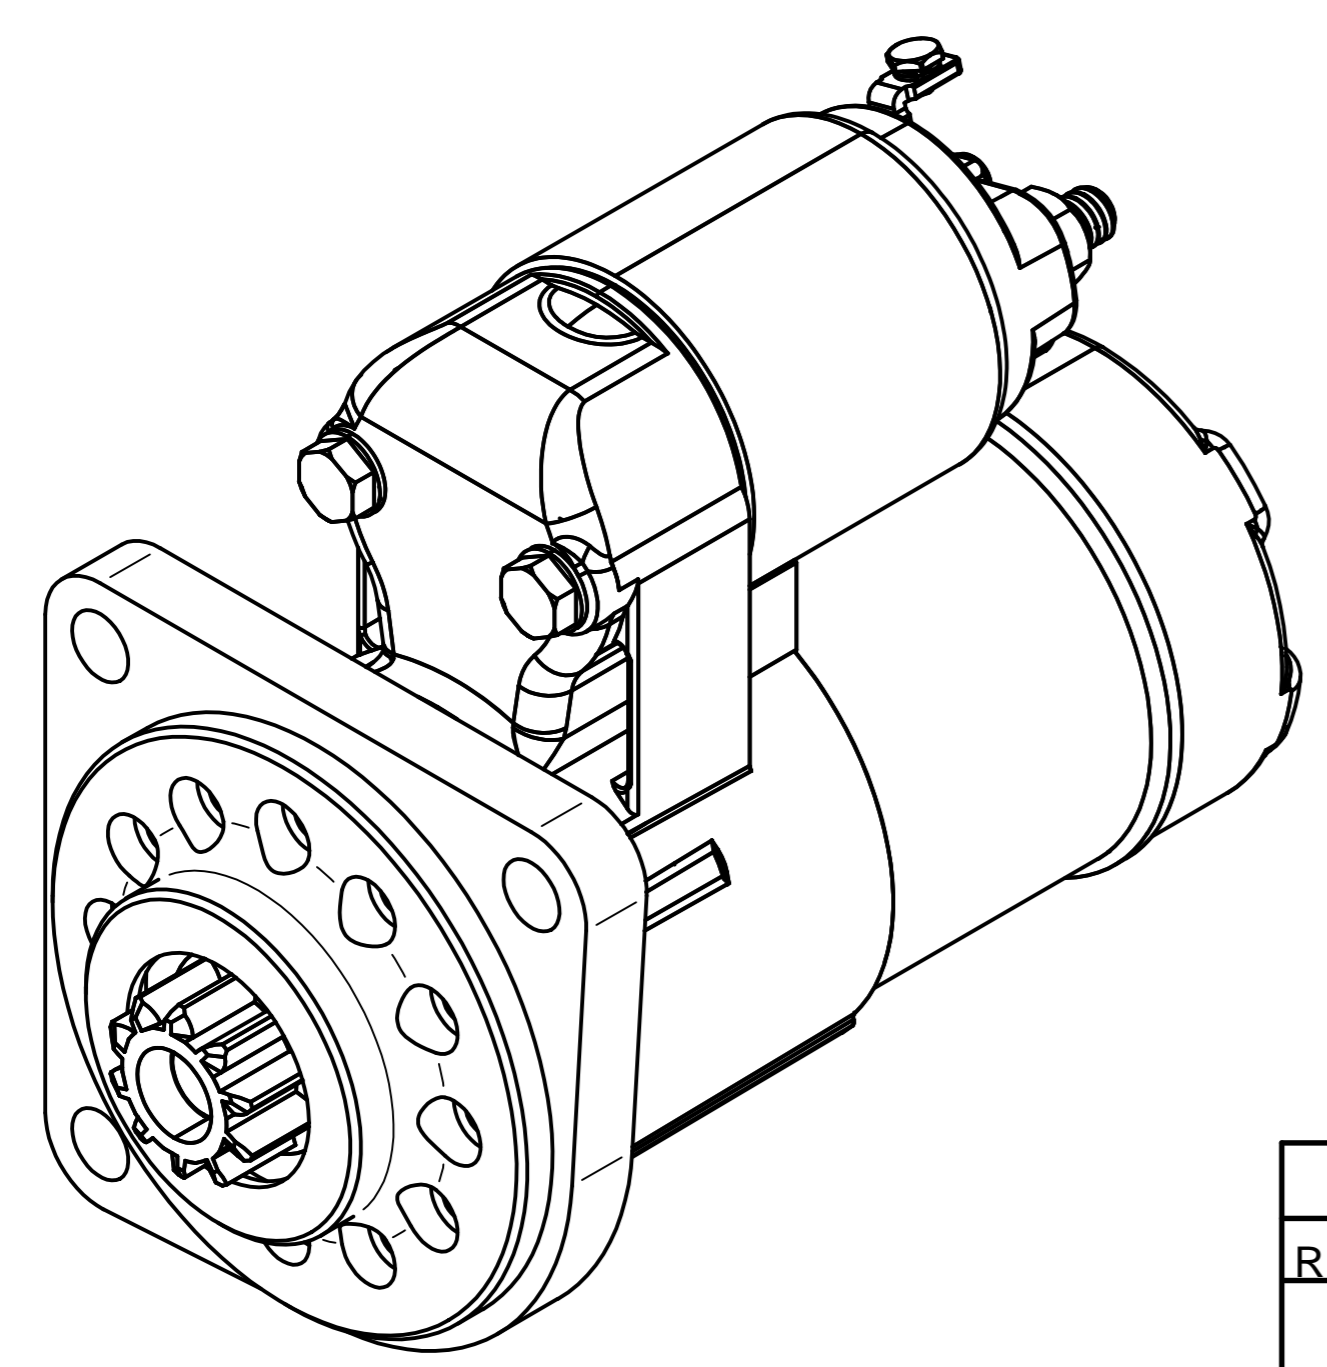

Ford pinto starter. Part Number 892910PGR

REVISION HISTORY			
REV.	DESCRIPTION	DATE	APPRO

Material		Finish	
Drawn	Name S.W.	Date 22/07/10	
Checked			
Appro			
Note. Unless otherwise stated all dimensions in mm.			
Status		Project: Ford Pinto.	
		Item: 892910PGR	
		Maximum Torque: 47-50Nm	
		Scale 1:1	Sheet 1 of 1
		Mass: 2.7kg	
© Copyright Brise Ltd. Unit Q3 Northfleet Industrial Estate DA11 9SN All Rights Reserved			