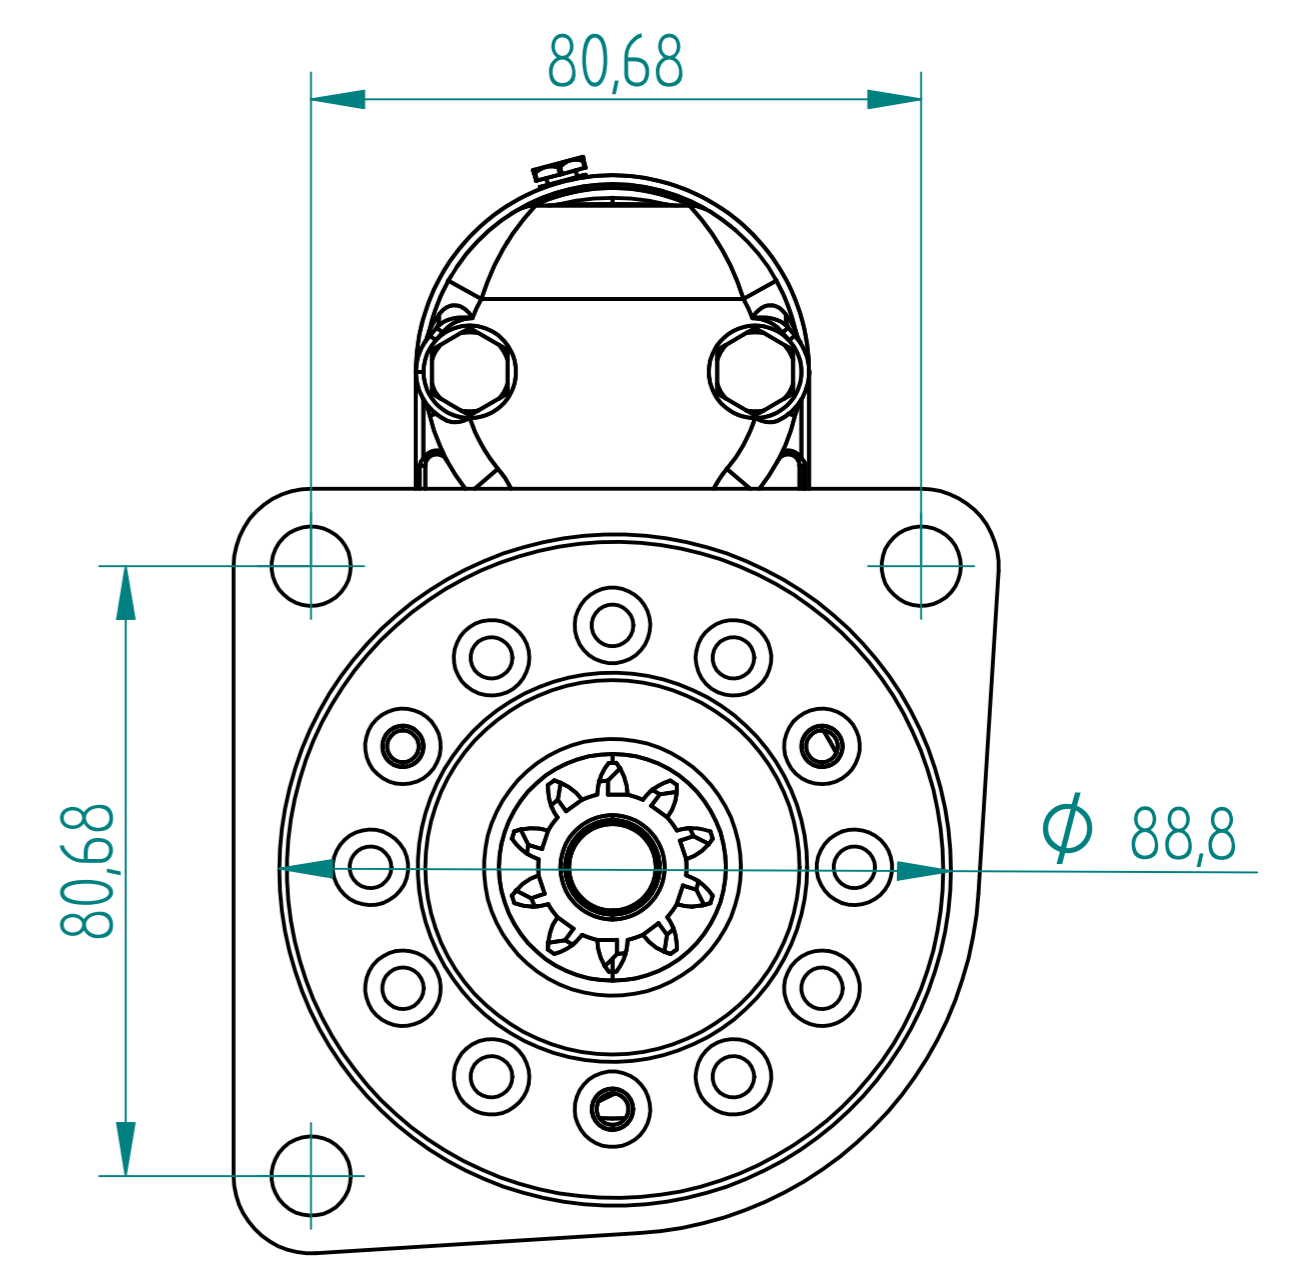

Ford pinto starter. Part Number 892910PGR

REVISION HISTORY			
REV.	DESCRIPTION	DATE	APPRO

Material		Finish	
Drawn	Name S.W.	Date 22/07/10	
Checked			
Appro			
Note. Unless otherwise stated all dimensions in mm.			
Status		Project: Ford Pinto.	
		Item: 892910PGR	
		Maximum Torque: 47-50Nm	
		Scale 1:1	Sheet 1 of 1
		Mass: 2.7kg	
© Copyright Brise Ltd. Unit Q3 Northfleet Industrial Estate DA11 9SN All Rights Reserved			