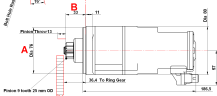

BRSE 12v 3 kw Axial Starter with Planetary Gearbox Drive

REVISION HISTORY			
REV.	DESCRIPTION	DATE	APP'D.
0	Released	21/08/09