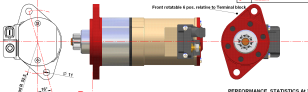

BRSE 12v 3 kw Axial Starter with Planetary Gearbox Drive

REVISION HISTORY			
REV.	DESCRIPTION	DATE	APP'D.
0	Released	21/08/09	

PERFORMANCE STATISTICS At 30°C - 48% RH

Part # key 76 23 89 AX G

Rev	Issue	Date	By
0	Released	21/08/09	

BRSE Auto-Electrical Systems

Porsche 76 23 89 AX G

Part # key 76 23 89 AX G

Copyright © 2009 BRSE Ltd. All Rights Reserved.